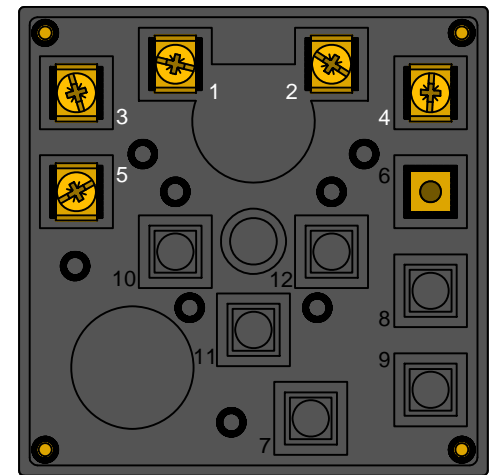

ELU96N2 Terminal	ELU96N3 Terminal
1	
2	
3	1
4	
5	3
6	
7	5
8	
9	2
10	4
11	
12	

Megacon - Norway - UK - Denmark

www.megacon.com

Terminal connection changes:
ELU96N2 to ELU96N3

SELCOUSA.com

MTD ELU96 T3-A

Drawn: DT