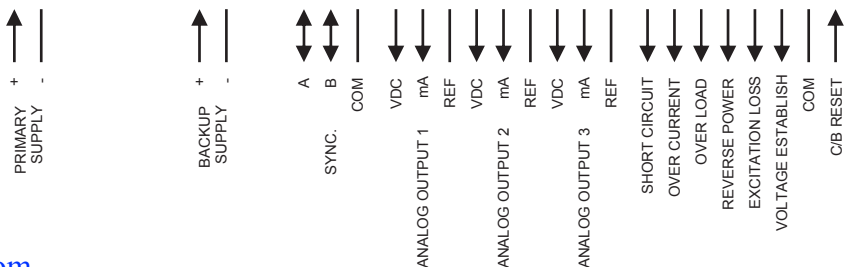

DANGER!
HIGH VOLTAGE **SHORT CT'S**
BEFORE DISCONNECT.

Top Deck
plug-in connectors

SELCOUSA.com

SELCO SIGMA S6000
IO/P MODULE
Connections

Subject to change without notice