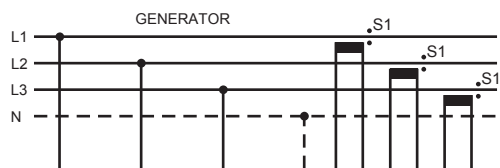

DANGER!
HIGH VOLTAGE **SHORT CT'S**
BEFORE DISCONNECT.

Top Deck
plug-in connectors

SELCOUSA.com

SELCO SIGMA S6000
IO/P MODULE
Connections

Subject to change without notice