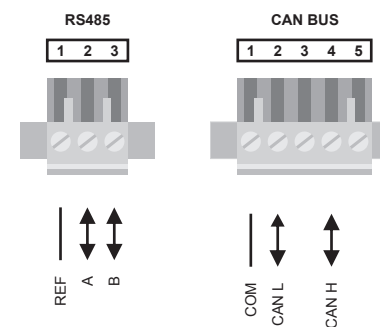

DANGER!
HIGH VOLTAGE **SHORT CT'S**
BEFORE DISCONNECT.

Top Deck
plug-in connectors

SELCOUSA.com

SELCO SIGMA S6000
IO/P MODULE
Connections

Subject to change without notice