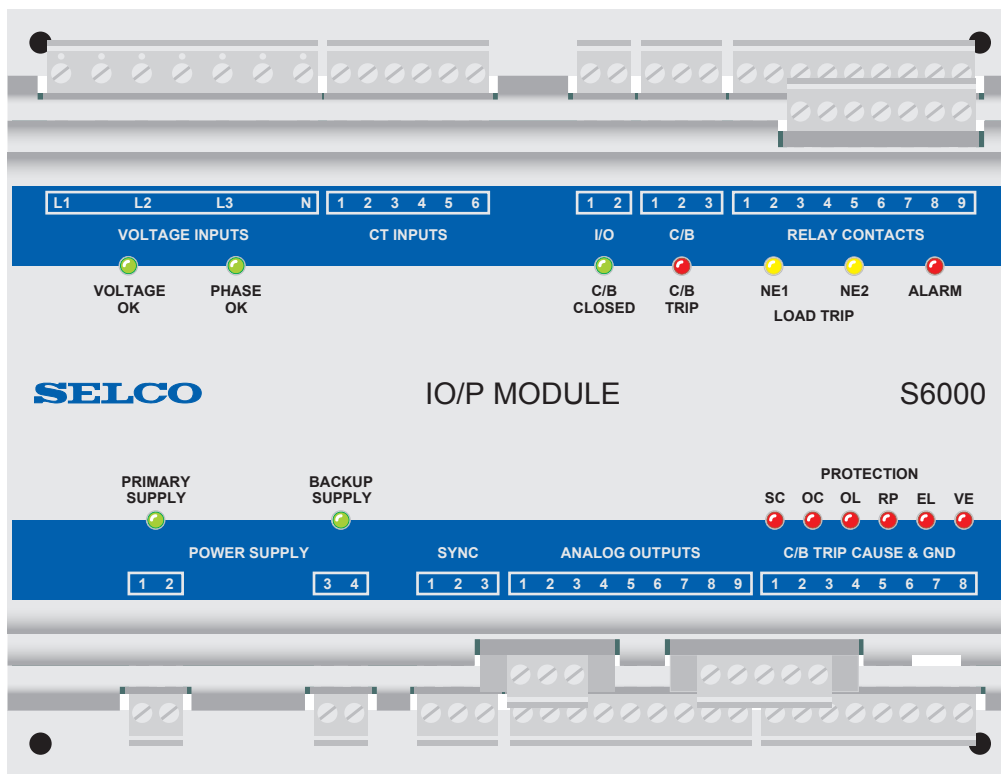

DANGER!
HIGH VOLTAGE **SHORT CT'S**
BEFORE DISCONNECT.

Top Deck
plug-in connectors

SELCOUSA.com

SELCO SIGMA S6000
IO/P MODULE
Connections

Subject to change without notice