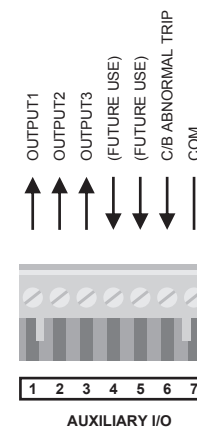

DANGER!
HIGH VOLTAGE **SHORT CT'S**
BEFORE DISCONNECT.

Top Deck
plug-in connectors

SELCOUSA.com

SELCO SIGMA S6000
IO/P MODULE
Connections

Subject to change without notice