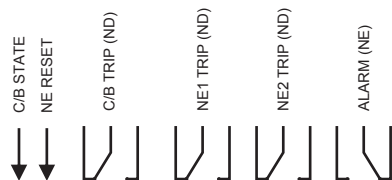

DANGER!
HIGH VOLTAGE **SHORT CT'S**
BEFORE DISCONNECT.

Top Deck
plug-in connectors

SELCOUSA.com

SELCO SIGMA S6000
IO/P MODULE
Connections

Subject to change without notice