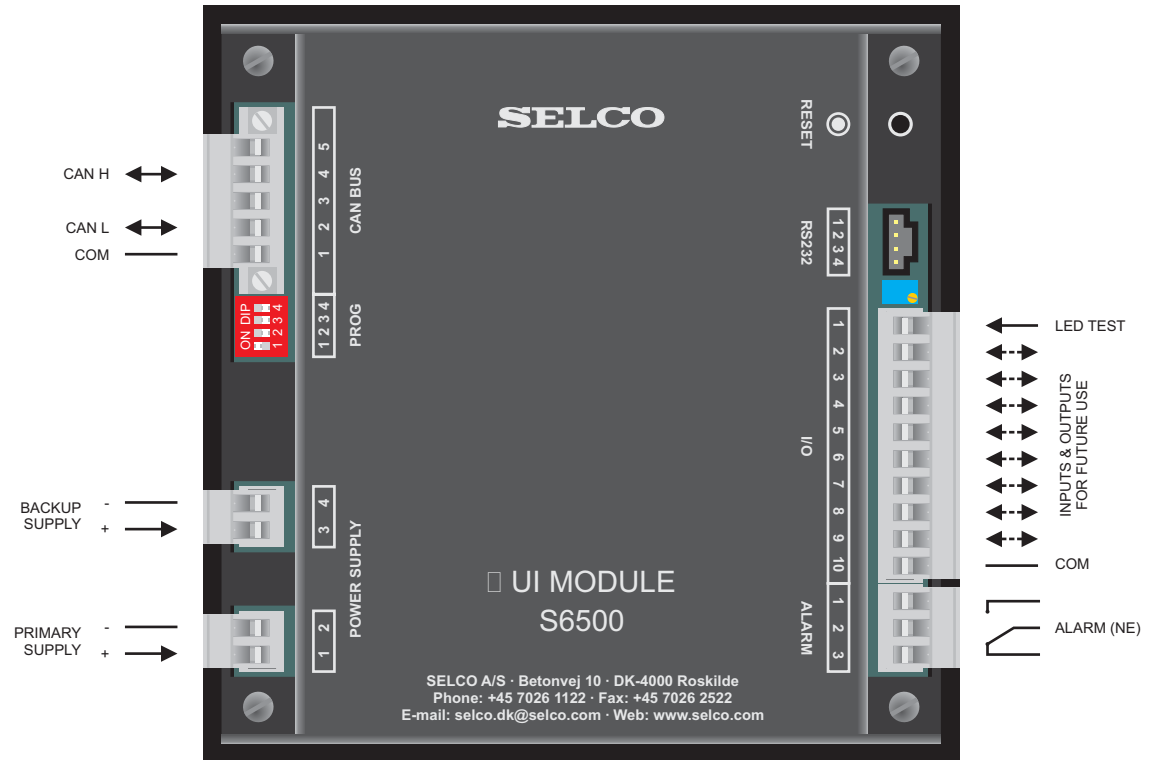

FRONT

REAR

SELCOUSA.com

SELCO SIGMA S6500
 UI MODULE
 Connections

Subject to change without notice