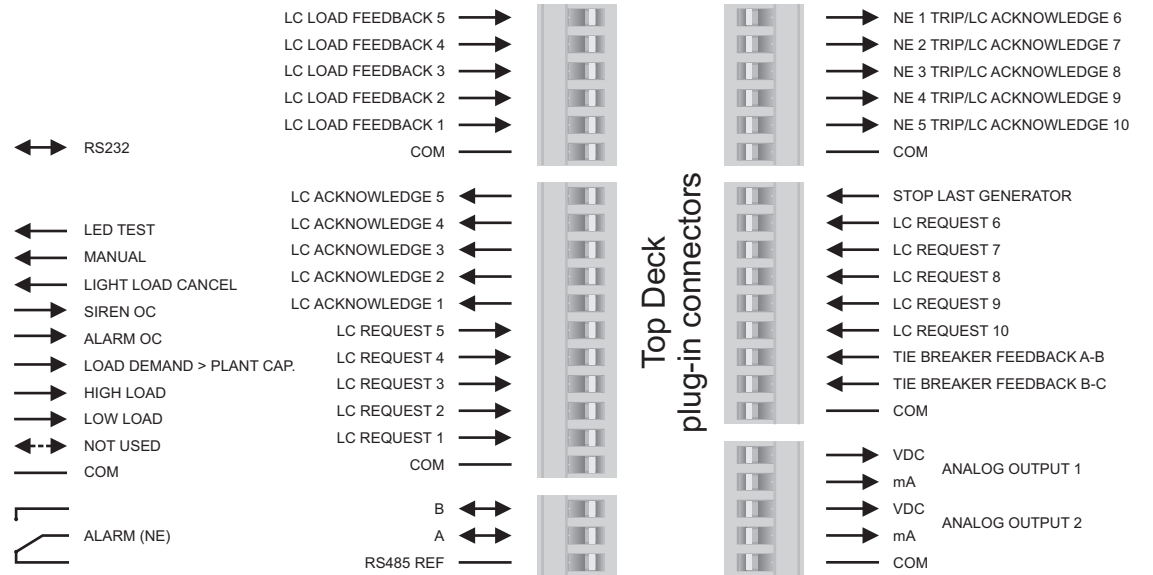

REAR

SELCOUSA.com

SELCO SIGMA S6610
 PM MODULE
 Connections

Subject to change without notice