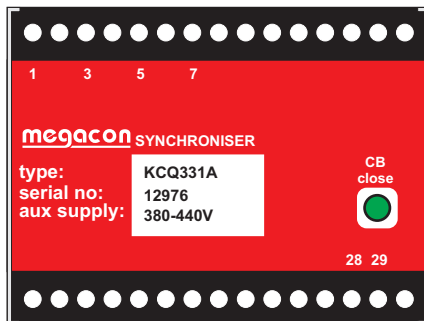

KCQ331A Terminal	KCQ331E1 Terminal
1	1
2	
3	2
4	
5	3
6	
7	4
28	11
29	12
30	

www.megacon.com

Terminal connection changes:
KCQ331A to KCQ331E1 Check Synchronising Relay.

MTD KCQ331T-A

Drawn: MJB Checked: