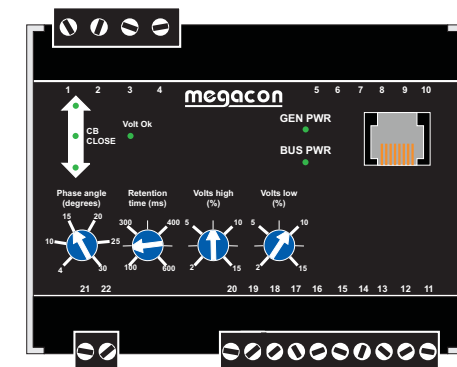

KCQ331A Terminal	KCQ331E1 Terminal
1	1
2	
3	2
4	
5	3
6	
7	4
28	11
29	12
30	

www.megacon.com

Terminal connection changes:
KCQ331A to KCQ331E1 Check Synchronising Relay.

MTD KCQ331T-A

Drawn: MJB Checked: