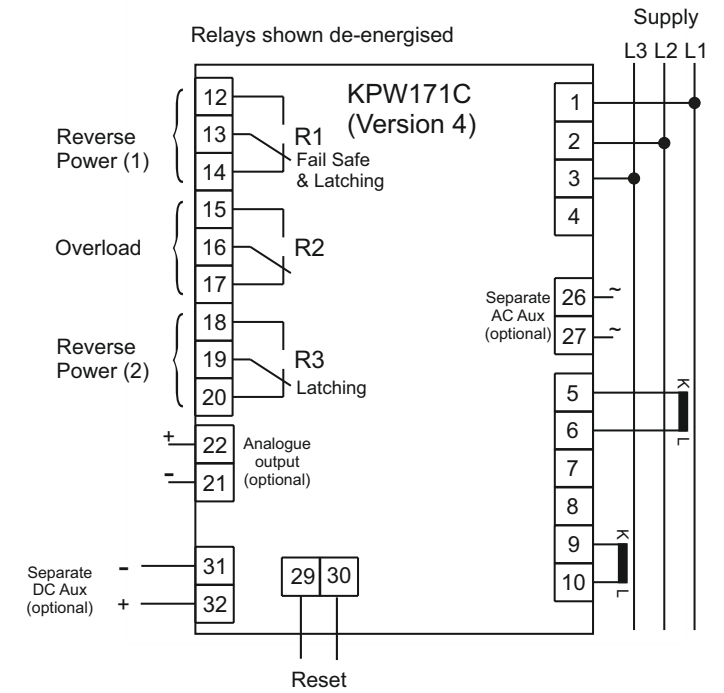

Relays shown de-energised,

Version 2 Terminal	Version 4 Terminal
1	1
2	2
3	3
5	5
6	6
9	9
10	10
12	12
13	13
14	14
15	15
16	16
17	17
18	18
19	19
20	20
—	21
—	22
—	26
—	27
—	29
—	30
—	31
—	32

Megacon International - Norway - UK - Denmark

www.megacon.com

Terminal connection changes:
 KPW171 version II to new KPW171C version IV.

MTD KPW171 T-A

Drawn:

AN

Checked: