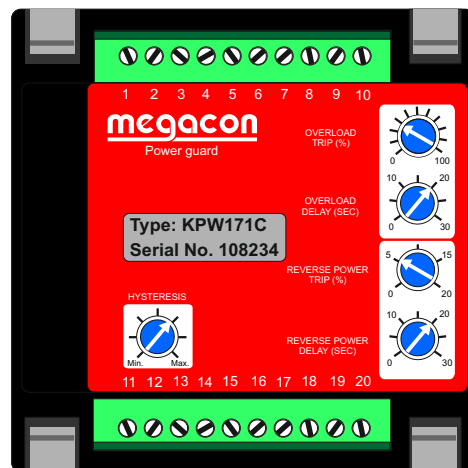

Relays shown de-energised,

Version 2 Terminal	Version 4 Terminal
1	1
2	2
3	3
5	5
6	6
9	9
10	10
12	12
13	13
14	14
15	15
16	16
17	17
18	18
19	19
20	20
—	21
—	22
—	26
—	27
—	29
—	30
—	31
—	32

Megacon International - Norway - UK - Denmark

www.megacon.com

Terminal connection changes:
 KPW171 version II to new KPW171C version IV.

MTD KPW171 T-A

Drawn:

AN

Checked: