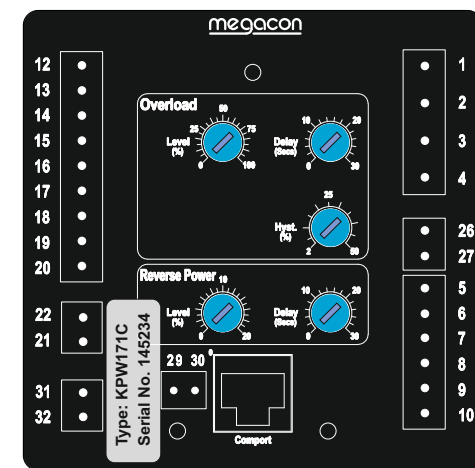

Relays shown de-energised,

Version 2 Terminal	Version 4 Terminal
1	1
2	2
3	3
5	5
6	6
9	9
10	10
12	12
13	13
14	14
15	15
16	16
17	17
18	18
19	19
20	20
—	21
—	22
—	26
—	27
—	29
—	30
—	31
—	32

Megacon International - Norway - UK - Denmark

www.megacon.com

Terminal connection changes:
 KPW171 version II to new KPW171C version IV.

MTD KPW171 T-A

Drawn:

AN

Checked: