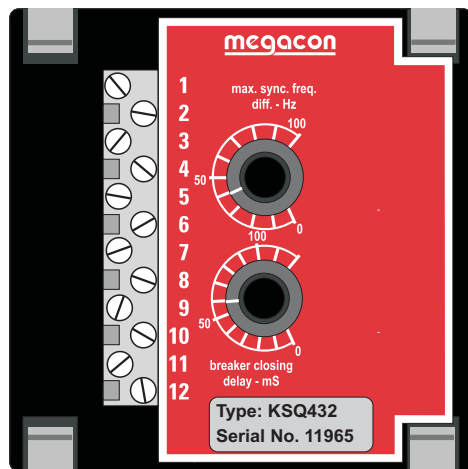

KSQ43x Terminal	KSQ104F Terminal
1	1
2	2
3	N/A
4	11
5	12
6	N/A
7	N/A
8	N/A
9	N/A
10	N/A
11	3
12	4

Megacon International - Norway - UK - Denmark

[www.megacon.com](http://www.megacon.com)

Terminal connection changes:  
KSQ43 series units with single part connectors to KSQ104F with two part connectors.

**MTD KSQ104 T4-A**

Drawn: MJB Checked: