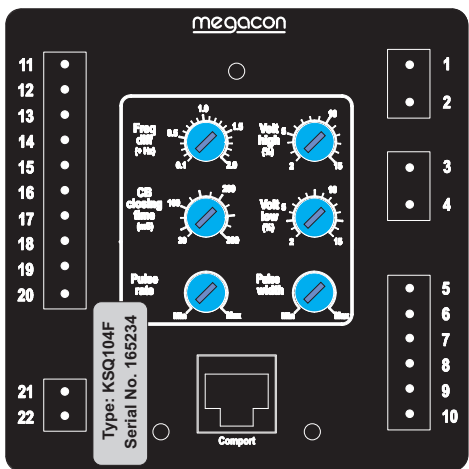

KSQ43x Terminal	KSQ104F Terminal
1	1
2	2
3	N/A
4	11
5	12
6	N/A
7	N/A
8	N/A
9	N/A
10	N/A
11	3
12	4

Megacon International - Norway - UK - Denmark

[www.megacon.com](http://www.megacon.com)

Terminal connection changes:  
KSQ43 series units with single part connectors to KSQ104F with two part connectors.

**MTD KSQ104 T4-A**

Drawn: MJB Checked: