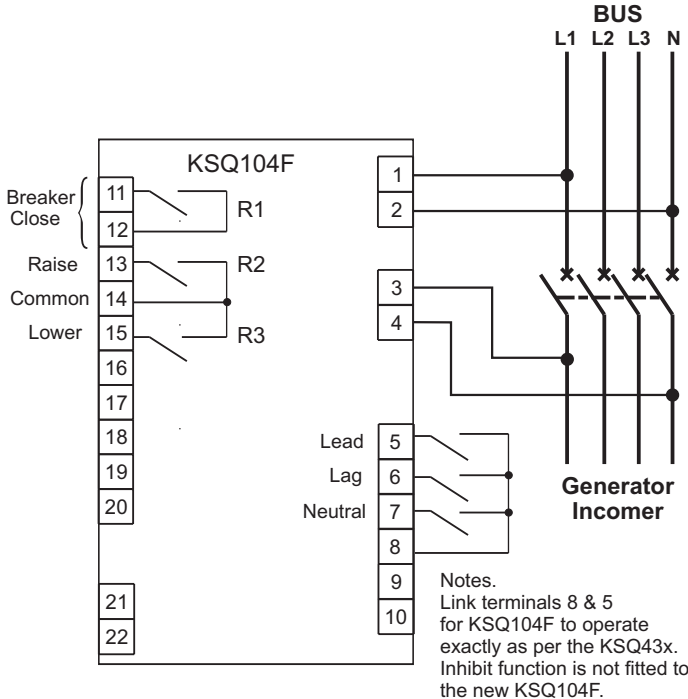

KSQ43x Terminal	KSQ104F Terminal
1	1
2	2
3	N/A
4	11
5	12
6	N/A
7	N/A
8	N/A
9	N/A
10	N/A
11	3
12	4

Megacon International - Norway - UK - Denmark

[www.megacon.com](http://www.megacon.com)

Terminal connection changes:  
KSQ43 series units with single part connectors to KSQ104F with two part connectors.

**MTD KSQ104 T4-A**

Drawn: MJB Checked: